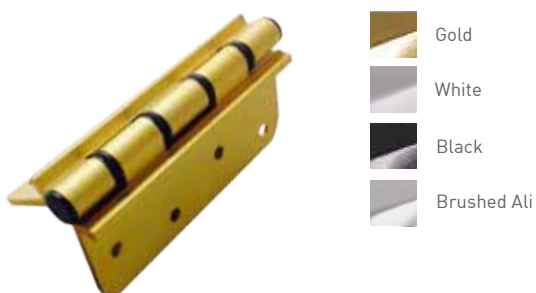

The Largest Deadbolt in the UK!

On lever handle doors, we fit our Avantis Secured by Design lock, which has the industries largest 25.4mm deadbolt for added security. It also has built in compression and dampeners to give the smoothest operation on the market.

Door knockers

Doctor

Premium 7" Doctor

Urn

Pony Tail

Stainless Steel

Lion

Viewer

Letterplates

Butt hinge

Hinges

Our new slimline, Pas 23-24 tested, face fixed flag hinge is sleek and modern.

Handles

A large range of premium quality handles to complement our doors. Available with a choice of a standard lever or one of the three exclusive options across the whole range of finishes.