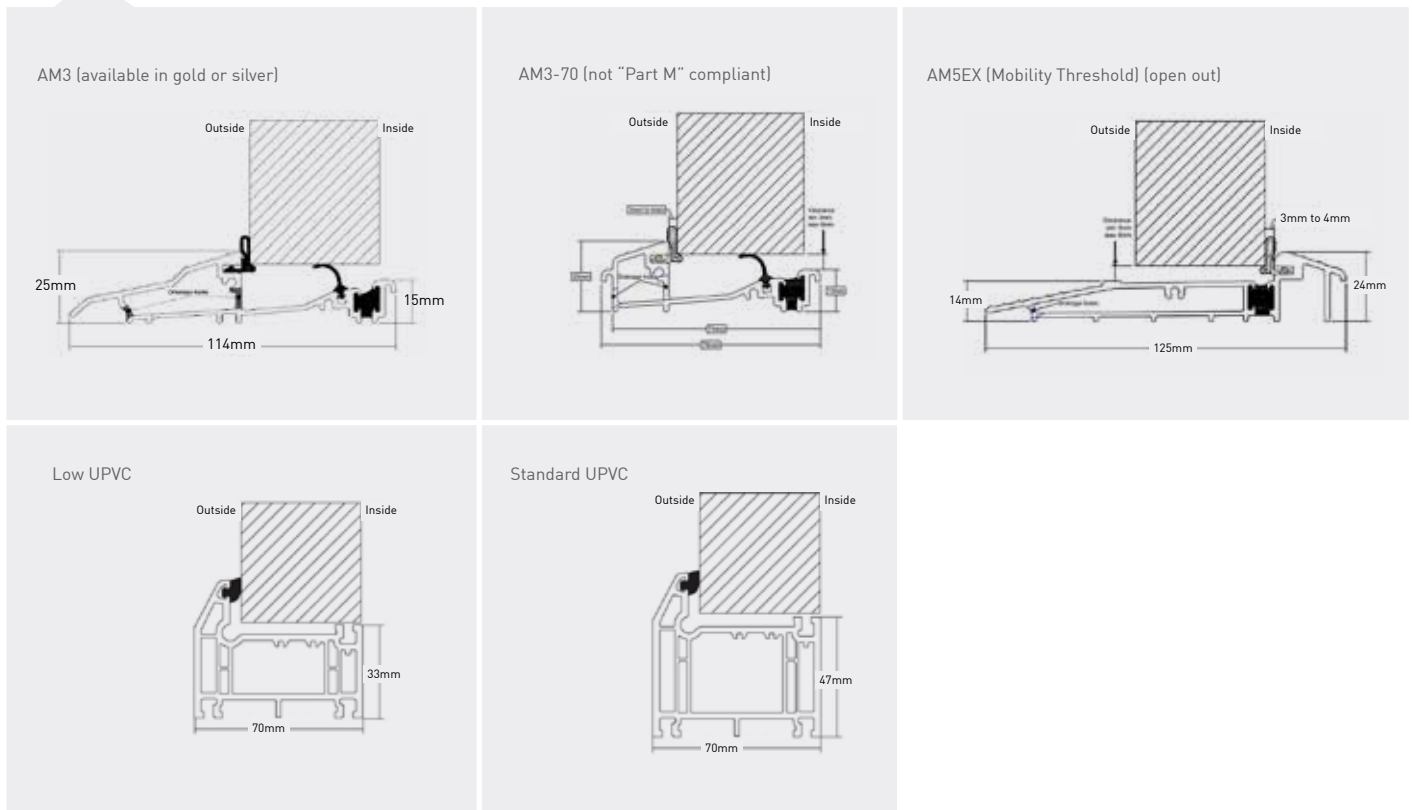

Thresholds

To allow for every circumstance we offer the largest range of door thresholds. All of our Stormguard aluminium thresholds are Part 'M' compliant within the latest Building Regulations for easy access.