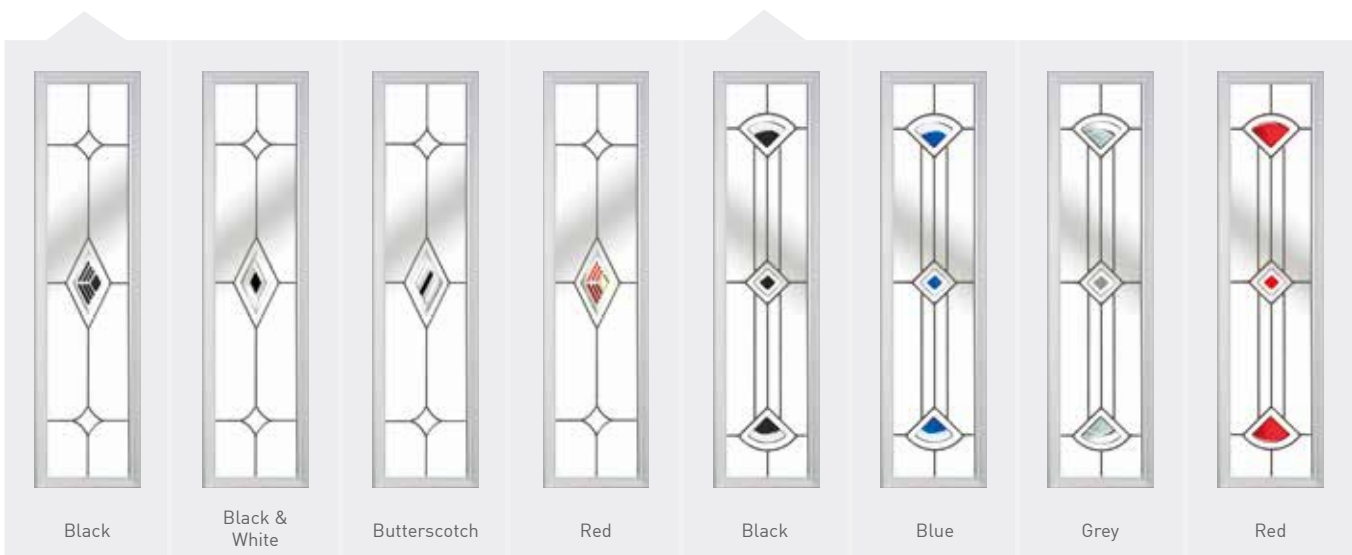

Side Panels

Complement your property with a full range of matching full height and half side panels.

Half Moulded

Half Flat Grain

Quarter Moulded

Milano Side Panel

Milano

Brescia

Thornbury

Ludlow

Harlech

Available in all of our colour options!

Tenby

Nottingham

Glass

A fine selection of stylish glass to help you personalise your choice of door. Whether modern or traditional you will find a glass design to really make your door stand out. Our full range of glass comes with Low E. Warmedge spacer and is Argon filled as standard

Trio Square

Diamond

Quad

New Glass Designs

Caledonian
Rose Handed

Dorchester *

Etched Squares

Linear