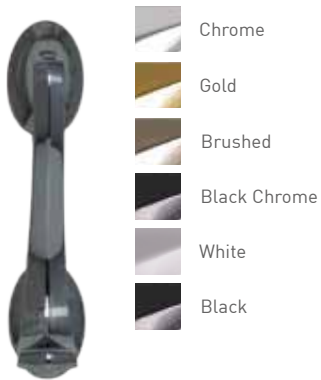

Door knockers

Doctor