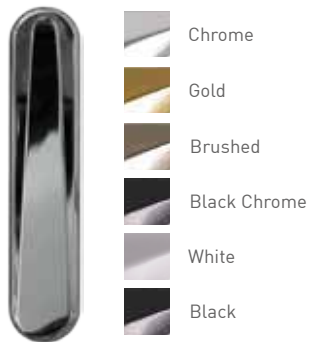

Door knockers

Doctor

Premium 7" Doctor

Urn

Pony Tail

Stainless Steel

Lion

Viewer

Letterplates

Butt hinge

Hinges

Our new slimline, Pas 23-24 tested, face fixed flag hinge is sleek and modern.

Handles

A large range of premium quality handles to complement our doors. Available with a choice of a standard lever or one of the three exclusive options across the whole range of finishes.

Swan Hardex

-  Chrome
-  Gold
-  Brushed
-  Black Chrome
-  White
-  Black
-  Antique Black

Lever Hardex

-  Chrome
-  Gold
-  Brushed
-  Black Chrome
-  White
-  Black
-  Antique Black

Lever Pad

-  Chrome
-  Gold
-  Brushed
-  Black Chrome
-  White
-  Black
-  Antique Black