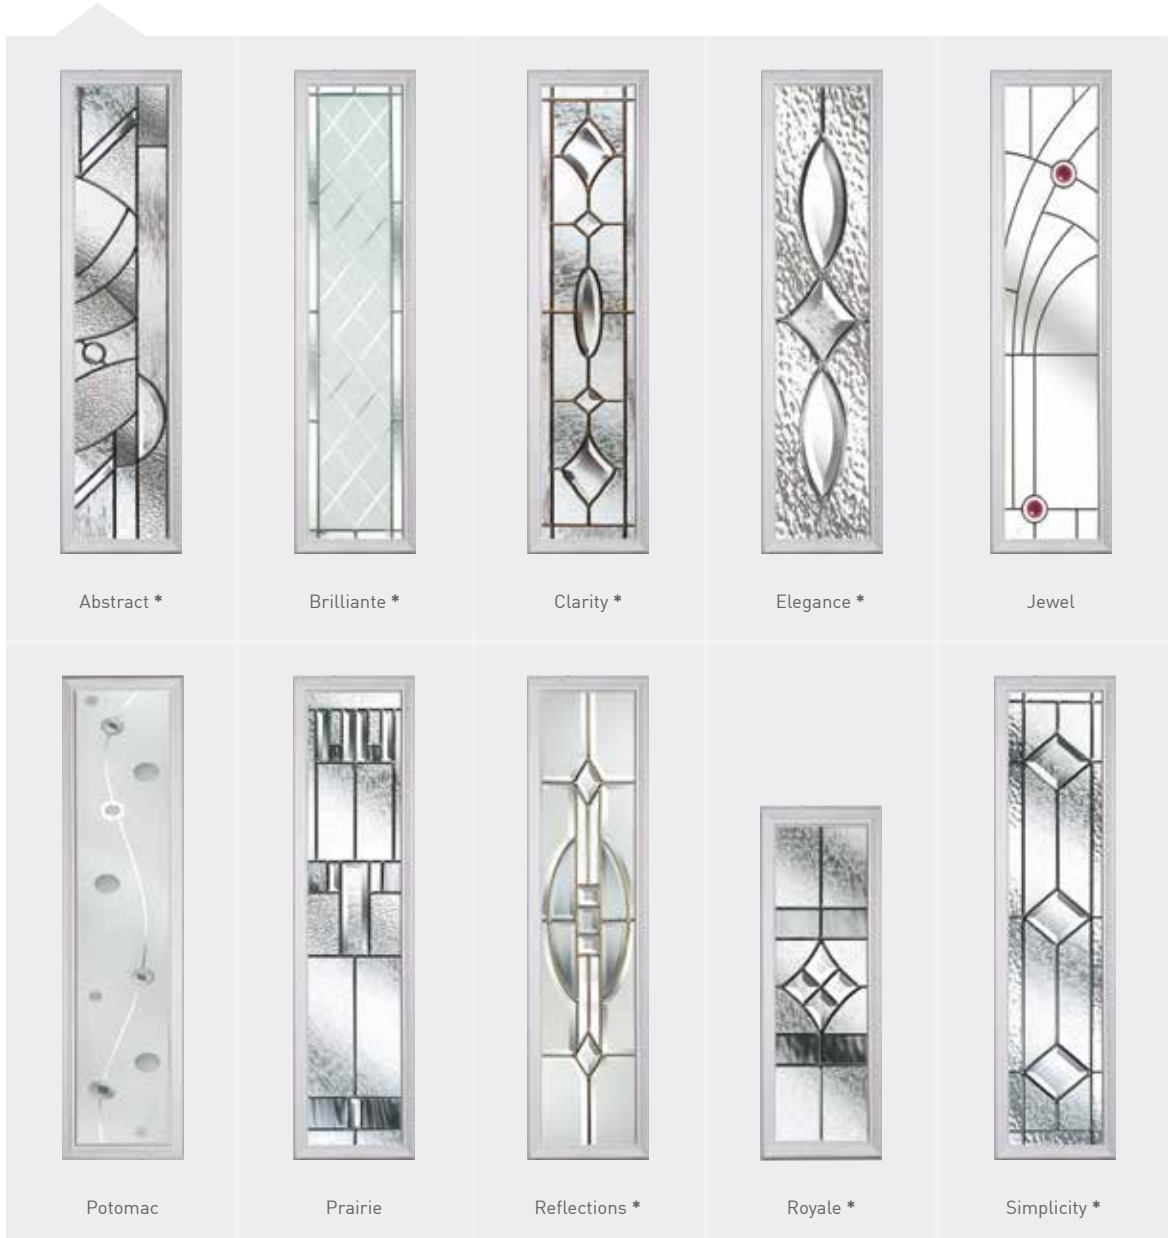

Trio Square

Diamond

Quad

New Glass Designs

Caledonian
Rose Handed

Dorchester *

Etched Squares

Linear

London Etch
Border

Matrix *

Modena *

Park Lane
Bespoke

Zinc Art Star

Caledonian Rose - double glazed - Clear backing glass as standard

Blind

Decorative

CTB & Star

CFT, CGB, CSB, CTB, CTL

Glass designs key

CTL - Traditional Leaded designs

CTB - Glass bevel designs

CSB - Sandblast designs

Liquid Lead and Glass / tiles - Diamond, Quad, Square, CRL, Jewel.

Liquid lead, sandblast and stainless / glass tiles - With all of the above, a Pilkington backing glass should be selected.