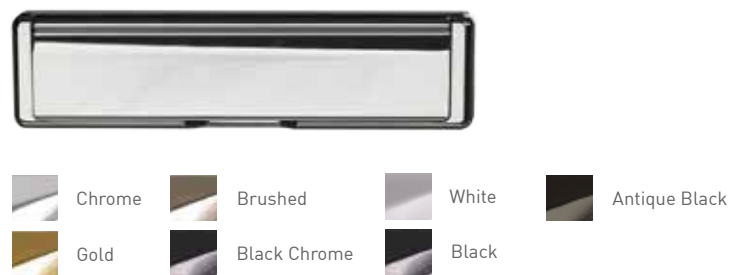

Door knockers

Doctor

Premium 7" Doctor

Urn

Pony Tail

Stainless Steel

Lion

Viewer

Letterplates

Butt hinge

Hinges

Our new slimline, Pas 23-24 tested, face fixed flag hinge is sleek and modern.

Handles

A large range of premium quality handles to complement our doors. Available with a choice of a standard lever or one of the three exclusive options across the whole range of finishes.