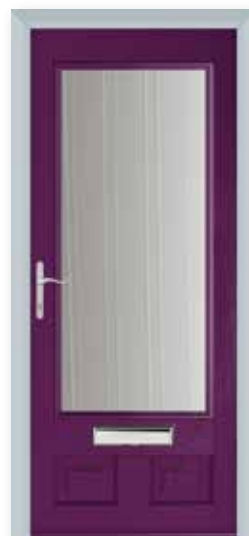

Alnwick
Rich Aubergine - Warwick